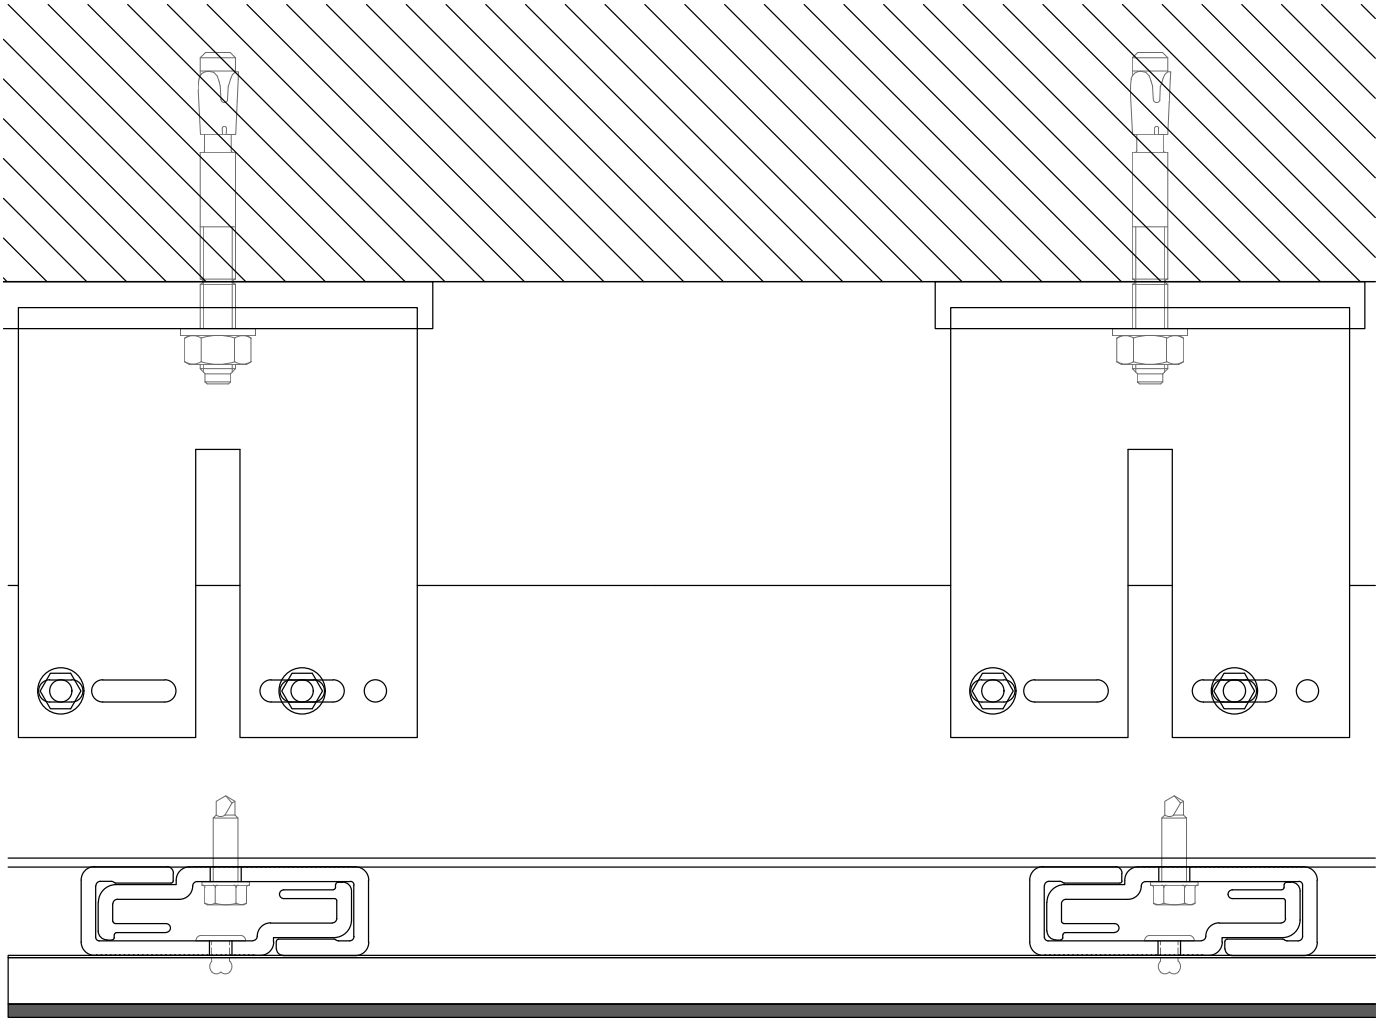

CEILING CLADDING

Ceiling cladding System

GammaStone Air panels fit the ceilings perfectly. They can be the ideal solution for architects, designers and interior designers, to be customised according to the creative, each project's technical and aesthetic specifications. The ceiling covering system can count on a lightweight and safe fixing mechanism, on high stability of the ceiling even in areas characterised by a significant seismic risk. The decorative opportunities of our coverings, moreover, fit perfectly to every style and any type of environment.

Vertical Section

CEILING CLADDING