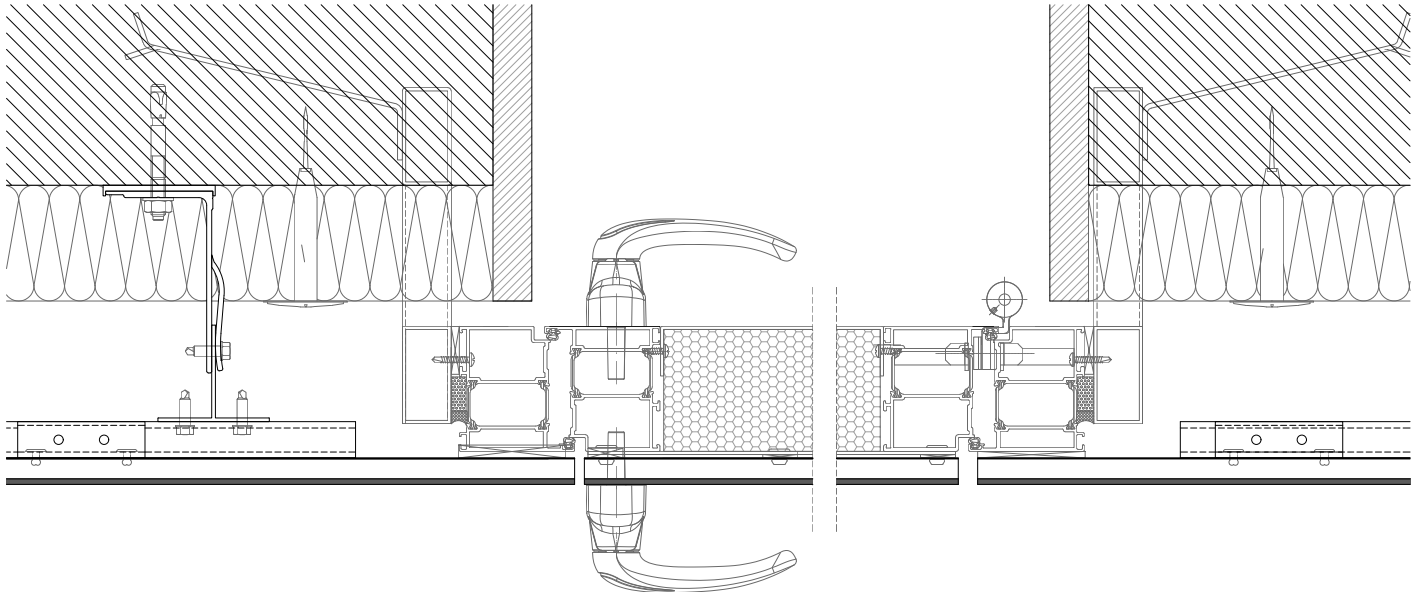

Door coating